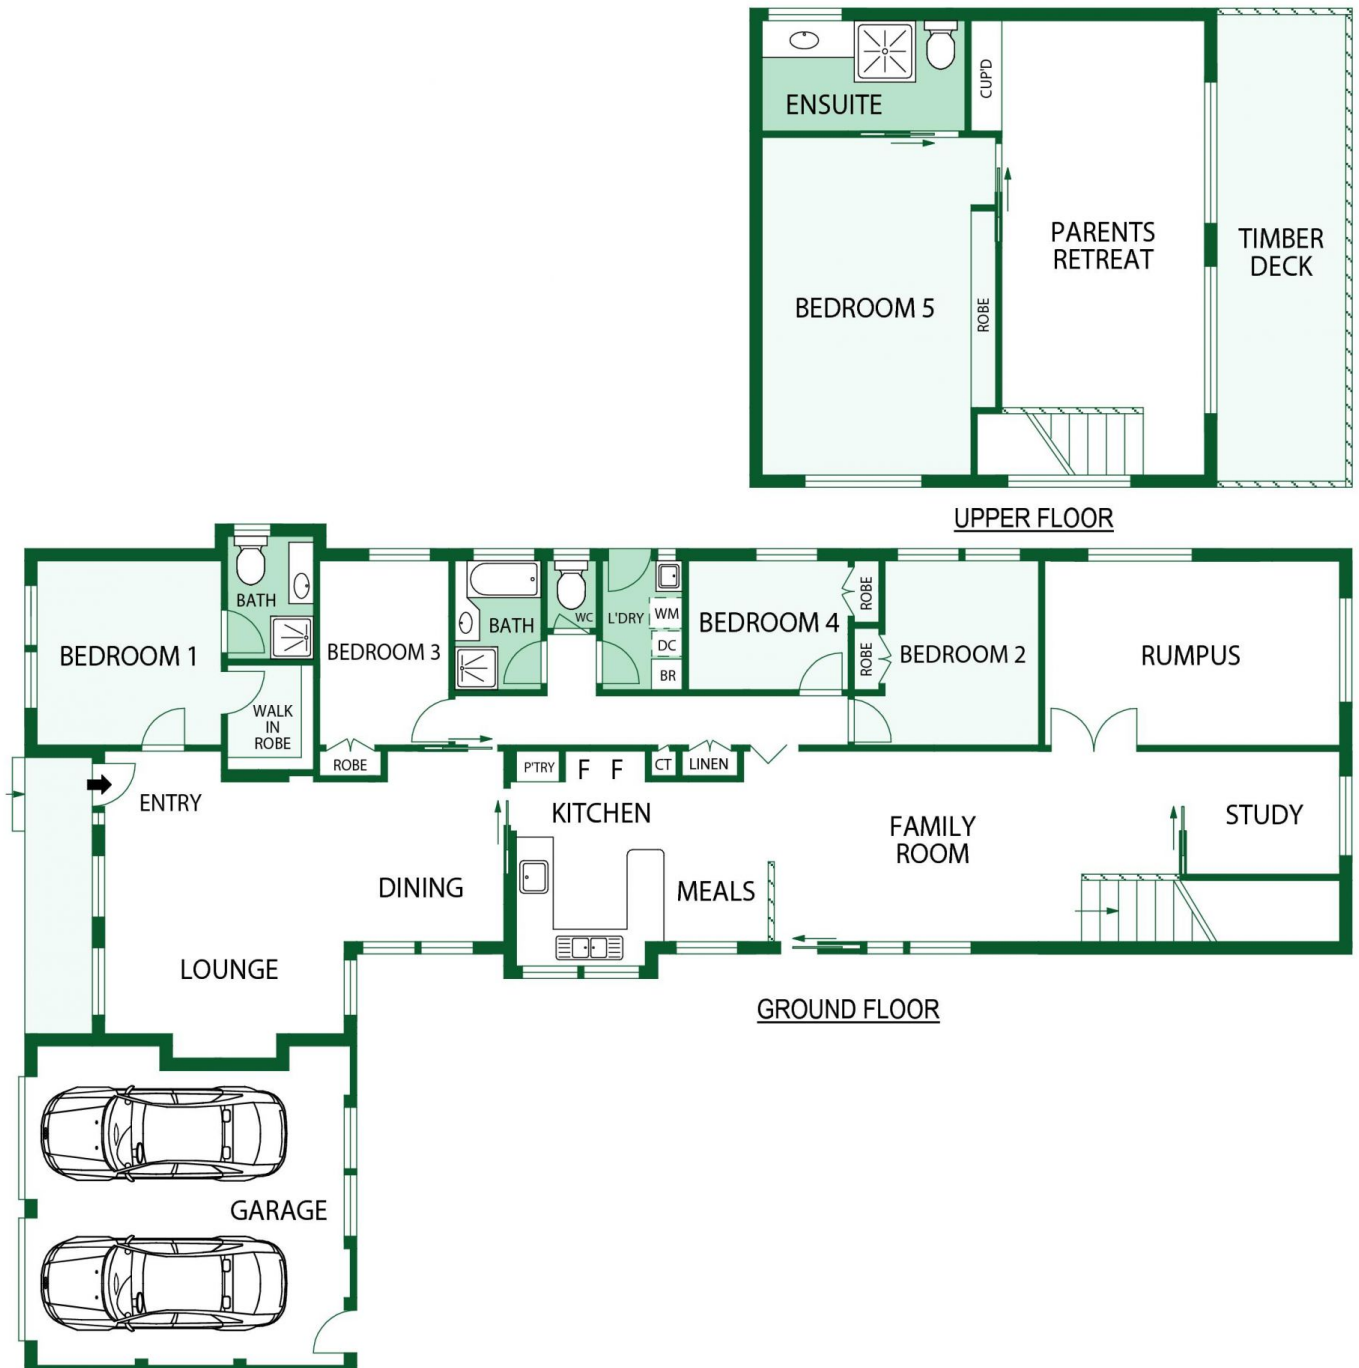

34 Jaeger Circuit, Bruce

Floor Plan Disclaimer: This floor plan/site plan are intended as an approximate guide only. No representations or warranties of any nature are given or intended and any person using this information other than as a guide should always rely on their own enquiries.