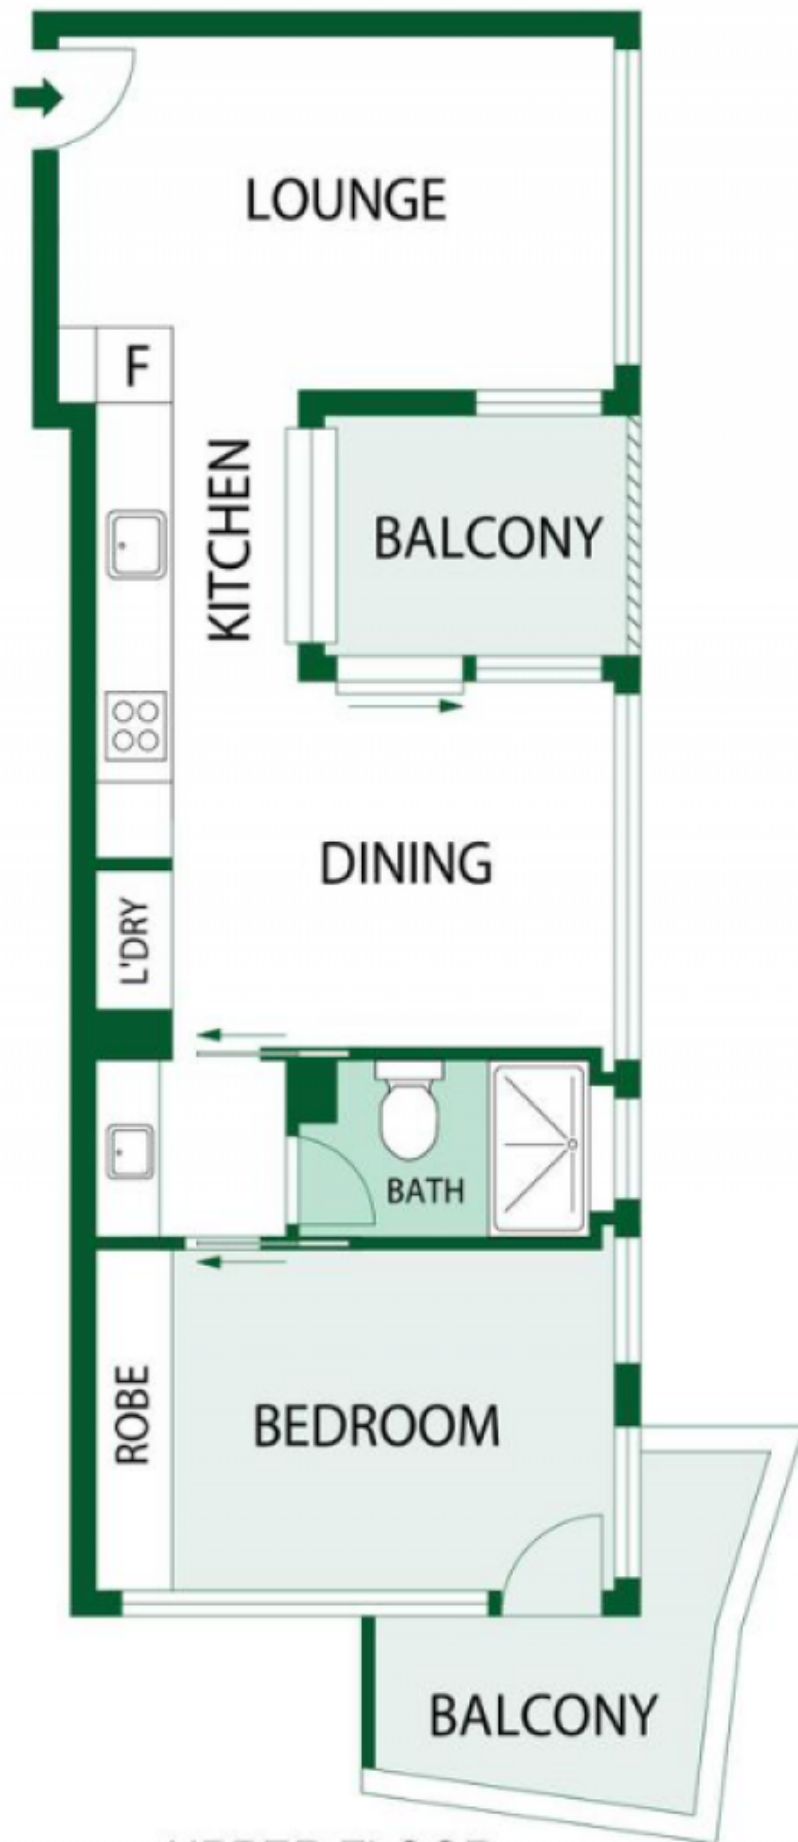

Emma Barclay
02 6176 3443

110000 01 000